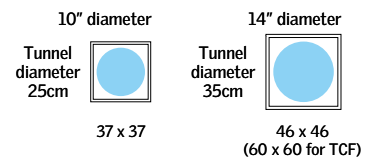

Flat Roof Sun Tunnel

TCF 014 0010	14" diameter flat roof flexible tunnel with polycarbonate cover	£348.00