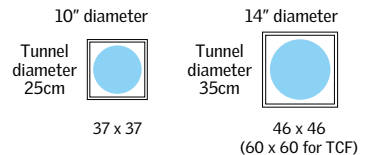

External frame size (nominal w x h) cm

Lovegrove Lamp

ZTB 014 1001	The VELUX Sun Tunnel by Lovegrove uses the sun as a lamp	£498.00

Accessories

ZTR 010 0062	600mm rigid extension section for 10" diameter tunnel	£60.00
ZTR 014 0062	600mm rigid extension section for 14" diameter tunnel	£60.00
ZTR 014 0124	1,200mm rigid extension section for 14" diameter tunnel	£120.00
ZTL 014	Low energy light kit for 10" and 14", fits inside tunnel, requires bulb and mains connection	£78.00